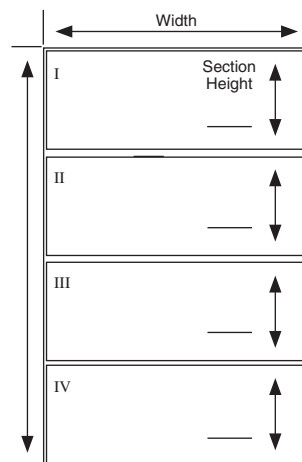

## Dimensions:

Cabinet Width: \_\_\_\_\_  
 (Between 24" and 48" wide)

Approximate overall cabinet height: \_\_\_\_\_

Cabinet Height not to exceed: \_\_\_\_\_

Cabinet Depth:

Standard depth 16" \_\_\_\_\_

Inside Clearance 13.5" \_\_\_\_\_

Custom depth \_\_\_\_\_

Custom Inside Clearance \_\_\_\_\_

Height of section without plexiglass doors: (No limit)

Height of sections with plexiglass doors: (Limit 26")

**Sections With Doors:** (✓) I \_\_\_\_\_ II \_\_\_\_\_ III \_\_\_\_\_ IV \_\_\_\_\_  
 Smoked doors \_\_\_\_\_ Clear doors \_\_\_\_\_

## Number of Adjustable Shelves In Section:

I \_\_\_\_\_  
 II \_\_\_\_\_  
 III \_\_\_\_\_  
 IV \_\_\_\_\_

**Size of Records:** \_\_\_\_\_ H X \_\_\_\_\_ W  
 \_\_\_\_\_ H X \_\_\_\_\_ W

**Hardware on Doors:** Polished Chrome